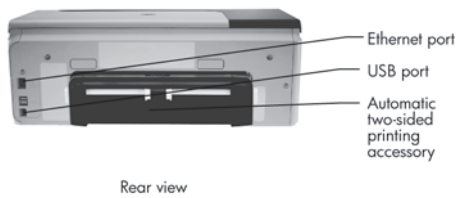

HP Officejet Pro 8000 series (8000 Wireless shown)

Rear view

Supplies and accessories

For complete supplies information please visit www.hp.com/supplies.

Ink

- HP 940 Black Officejet Ink Cartridge C4902AN
- HP 940XL Black Officejet Ink Cartridge C4906AN
- HP 940 Cyan Officejet Ink Cartridge C4903AN
- HP 940XL Cyan Officejet Ink Cartridge C4907AN
- HP 940 Magenta Officejet Ink Cartridge C4904AN
- HP 940XL Magenta Officejet Ink Cartridge C4908AN

- HP 940 Yellow Officejet Ink Cartridge C4905AN
- HP 940XL Yellow Officejet Ink Cartridge C4909AN

Media

- HP All-in-One Printing Paper: 8.5 x 11 in; 22 lb; 500 sheets HPT115
- HP Premium Photo Paper, glossy: 8.5 x 11 in; 64 lb; 50 sheets C6979A
- HP Premium Plus Photo Paper, high gloss: 4 x 6 in, perforated tab; 75 lb; 60 sheets Q1978A

- HP Inkjet Matte Presentation Paper: 8.5 x 11 in; 32 lb; 150 sheets Q5449A

Cables

- HP USB Cable Q6264A

Connectivity

- HP Wireless Printing Upgrade Kit Q6236A
- HP 2101nw Wireless G Print Server Q6301A

Paper-handling accessories

- 250-Sheet Input Tray CB090A

Additional information

Sales

- www.hp.com

Technical Support

- www.hp.com/support

Services

- <http://www.hp.com/go/services>

Third-party solutions

- www.hpgsc.com

Reseller

- <http://hp.com/partners/us>

Supplies and accessories

- www.hp.com